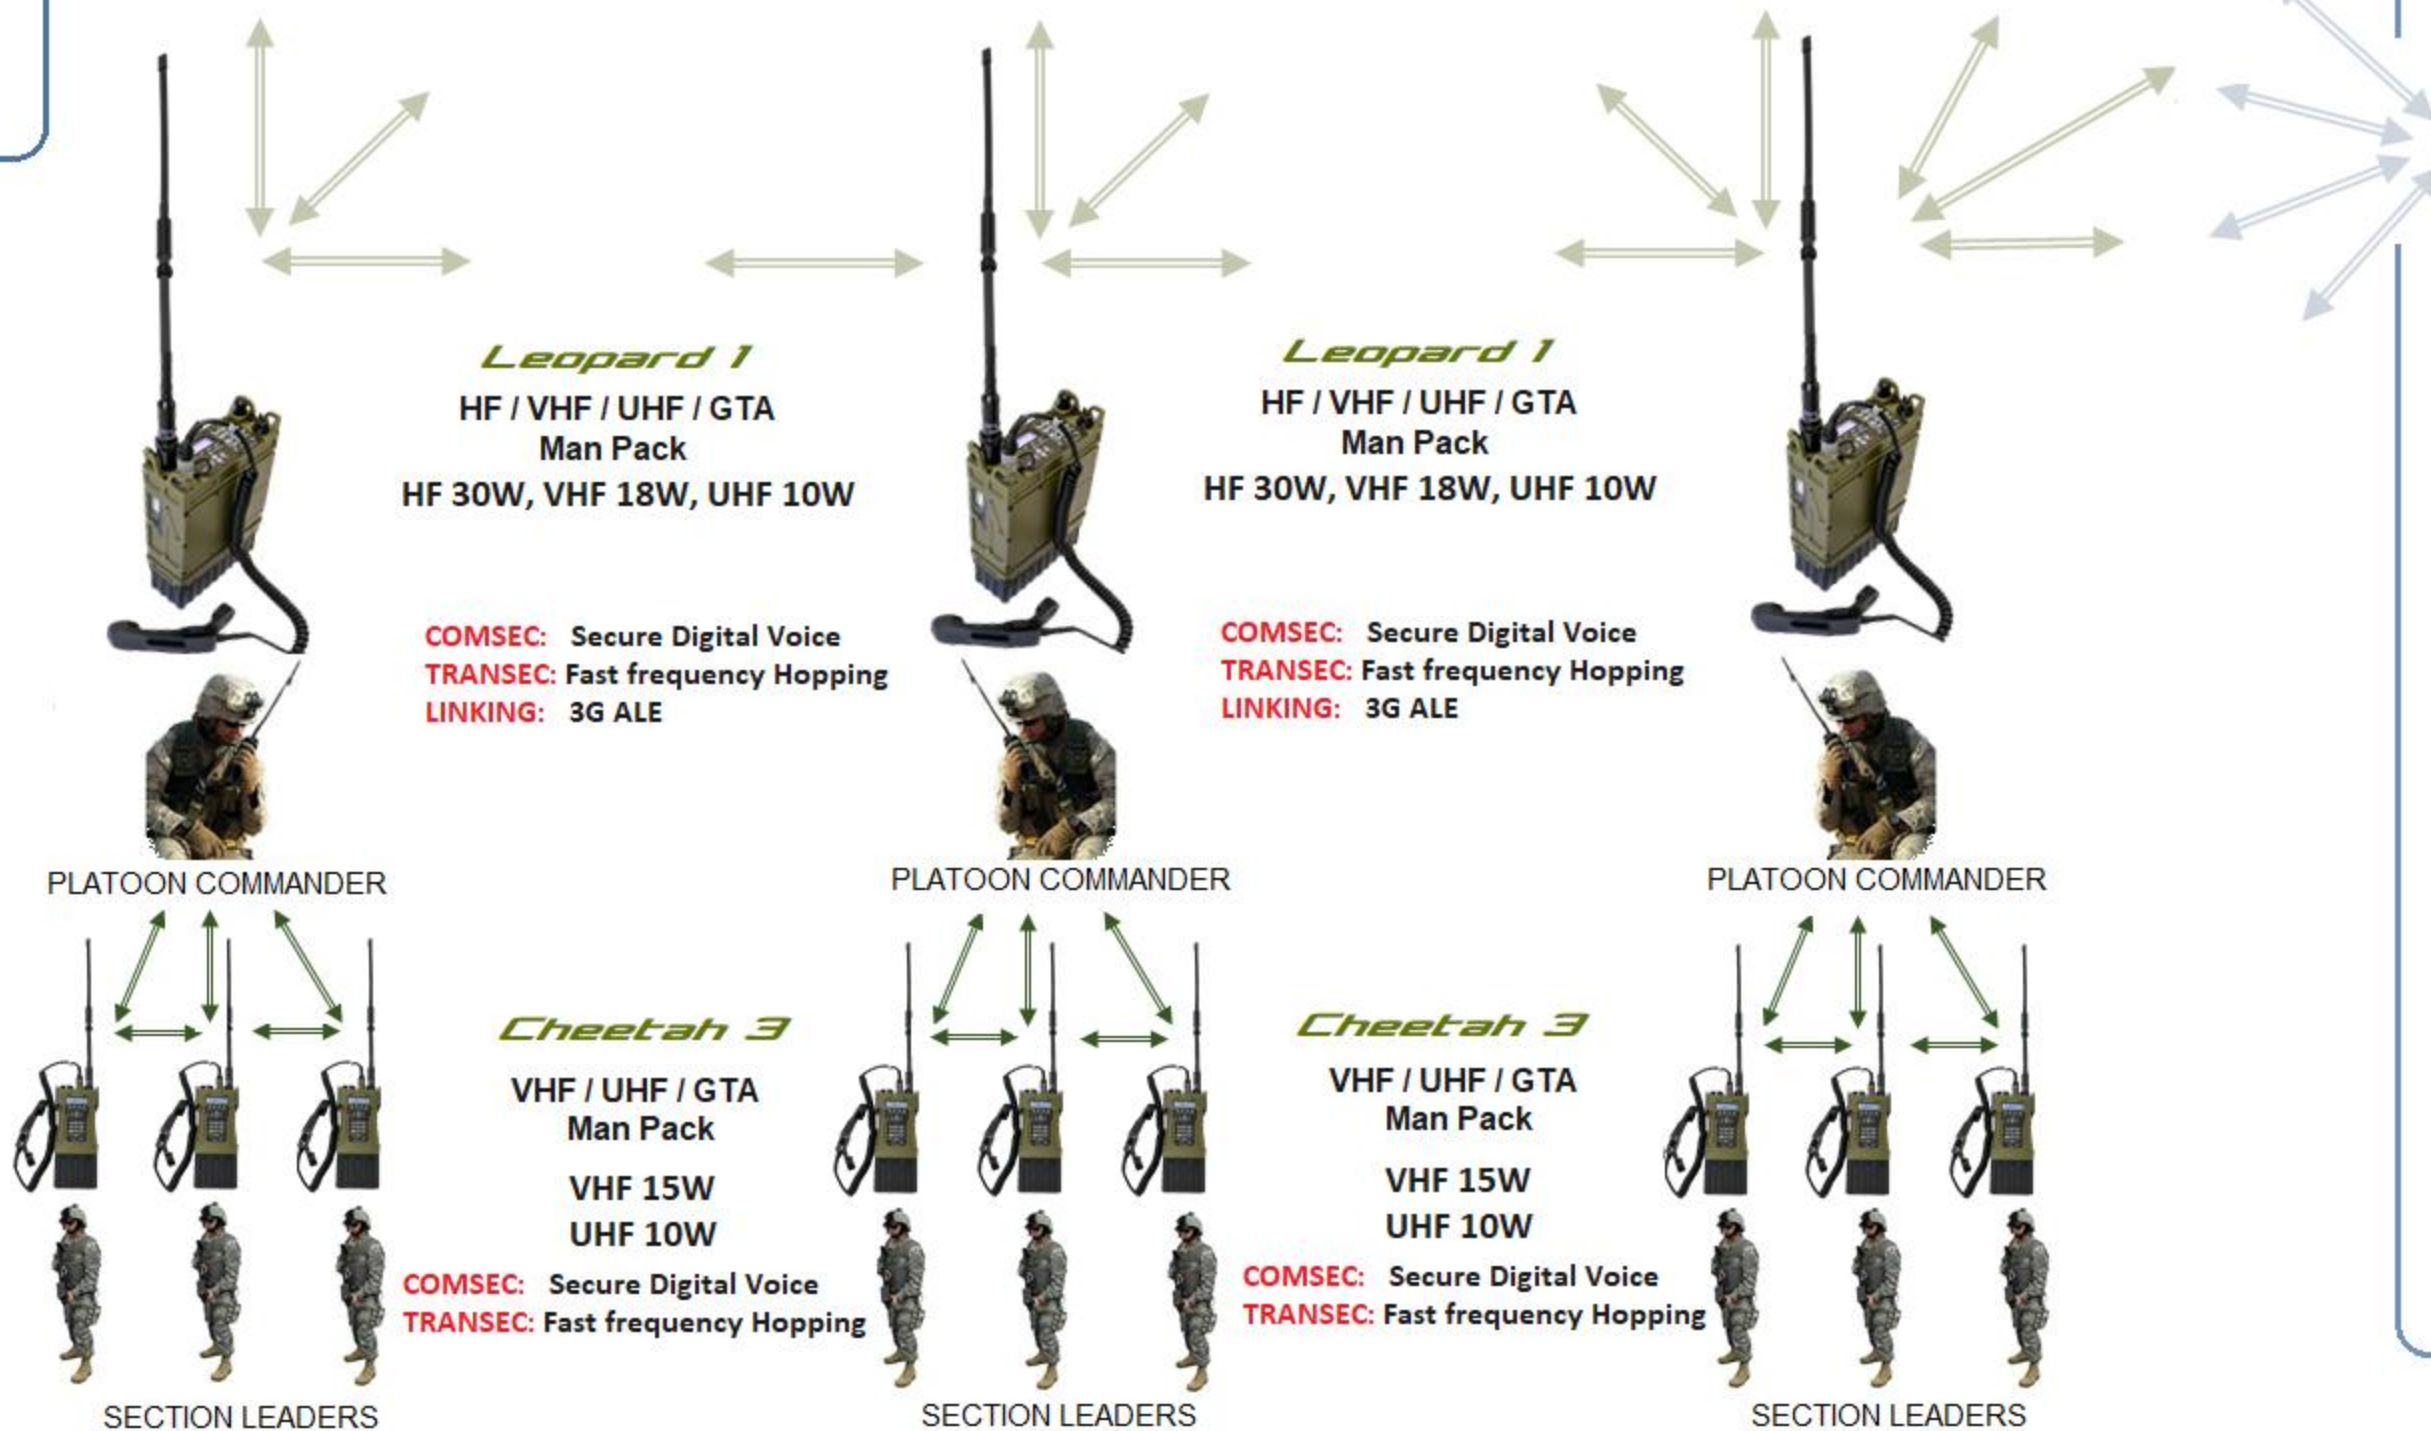

MOBILE STATIONS

COMSEC: Secure Digital Voice
TRANSEC: Fast frequency Hopping
LINKING: 3G ALE

High Power BASE STATION HF 1000W

HH Leopard 1 + Afractal 1K

COMSEC: Secure Digital Voice
TRANSEC: Fast frequency Hopping
LINKING: 3G ALE

REPEATER & RE-BRO

HF 125W
VU 100W

Leopard 1
+
Afractal 2
+
Leopard 1

VHF - VHF
VHF - UHF
VHF - HF

Complete Interoperability Between Forces with 7 radio Manufacturer

All Transceivers - Base stations, - Mobile Systems, - Repeater, Re-Bro - Rack mount systems are *Leopard 1* Radios

Cheetah 3 radios are fully compatible and interchangeable with *Leopard 1* radios in - Base Stations - Mobile Systems - Repeater and - Re-Bro (V-U) Configurations

Shark Hammer Head H-U

BOAT STATION HV 125W